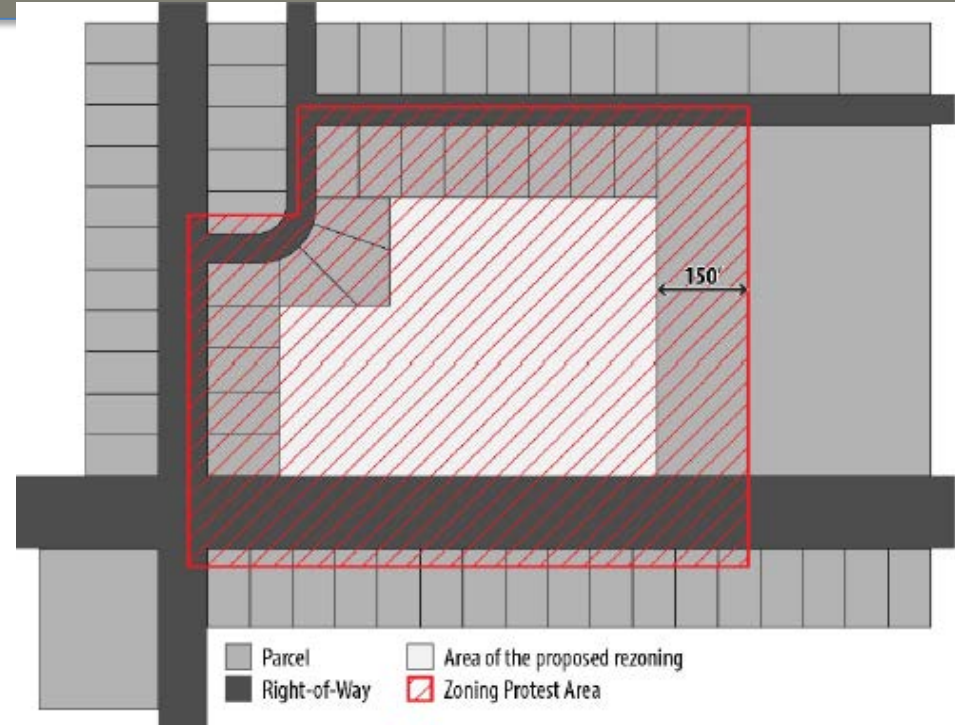

Zoning Ordinance Text
Amendment
Misc Amendments

Amendments

ZONING ORDINANCE TEXT AMENDMENT

- Zoning protest area calculation
- Residential driveways
- Parking Garage

Impacted Articles

ZONING ORDINANCE TEXT AMENDMENT

- Article 1 (Amendments)
- Article 2 (Definitions)
- Article 6 (Parking)

Zoning Protest Area Calculation

AMENDMENT TO ARTICLE 1

- Trigger for super-majority vote
- State law enacted in 2017
- 20% of "zoning protest area"

Residential Driveways

AMENDMENT TO ARTICLE 6

- Lack of clarity between driveway, parking, patio

Residential Driveways

AMENDMENT TO ARTICLE 6

Parking Structures

AMENDMENT TO ARTICLE 6

- Space & aisle dimensions
- Design guidelines