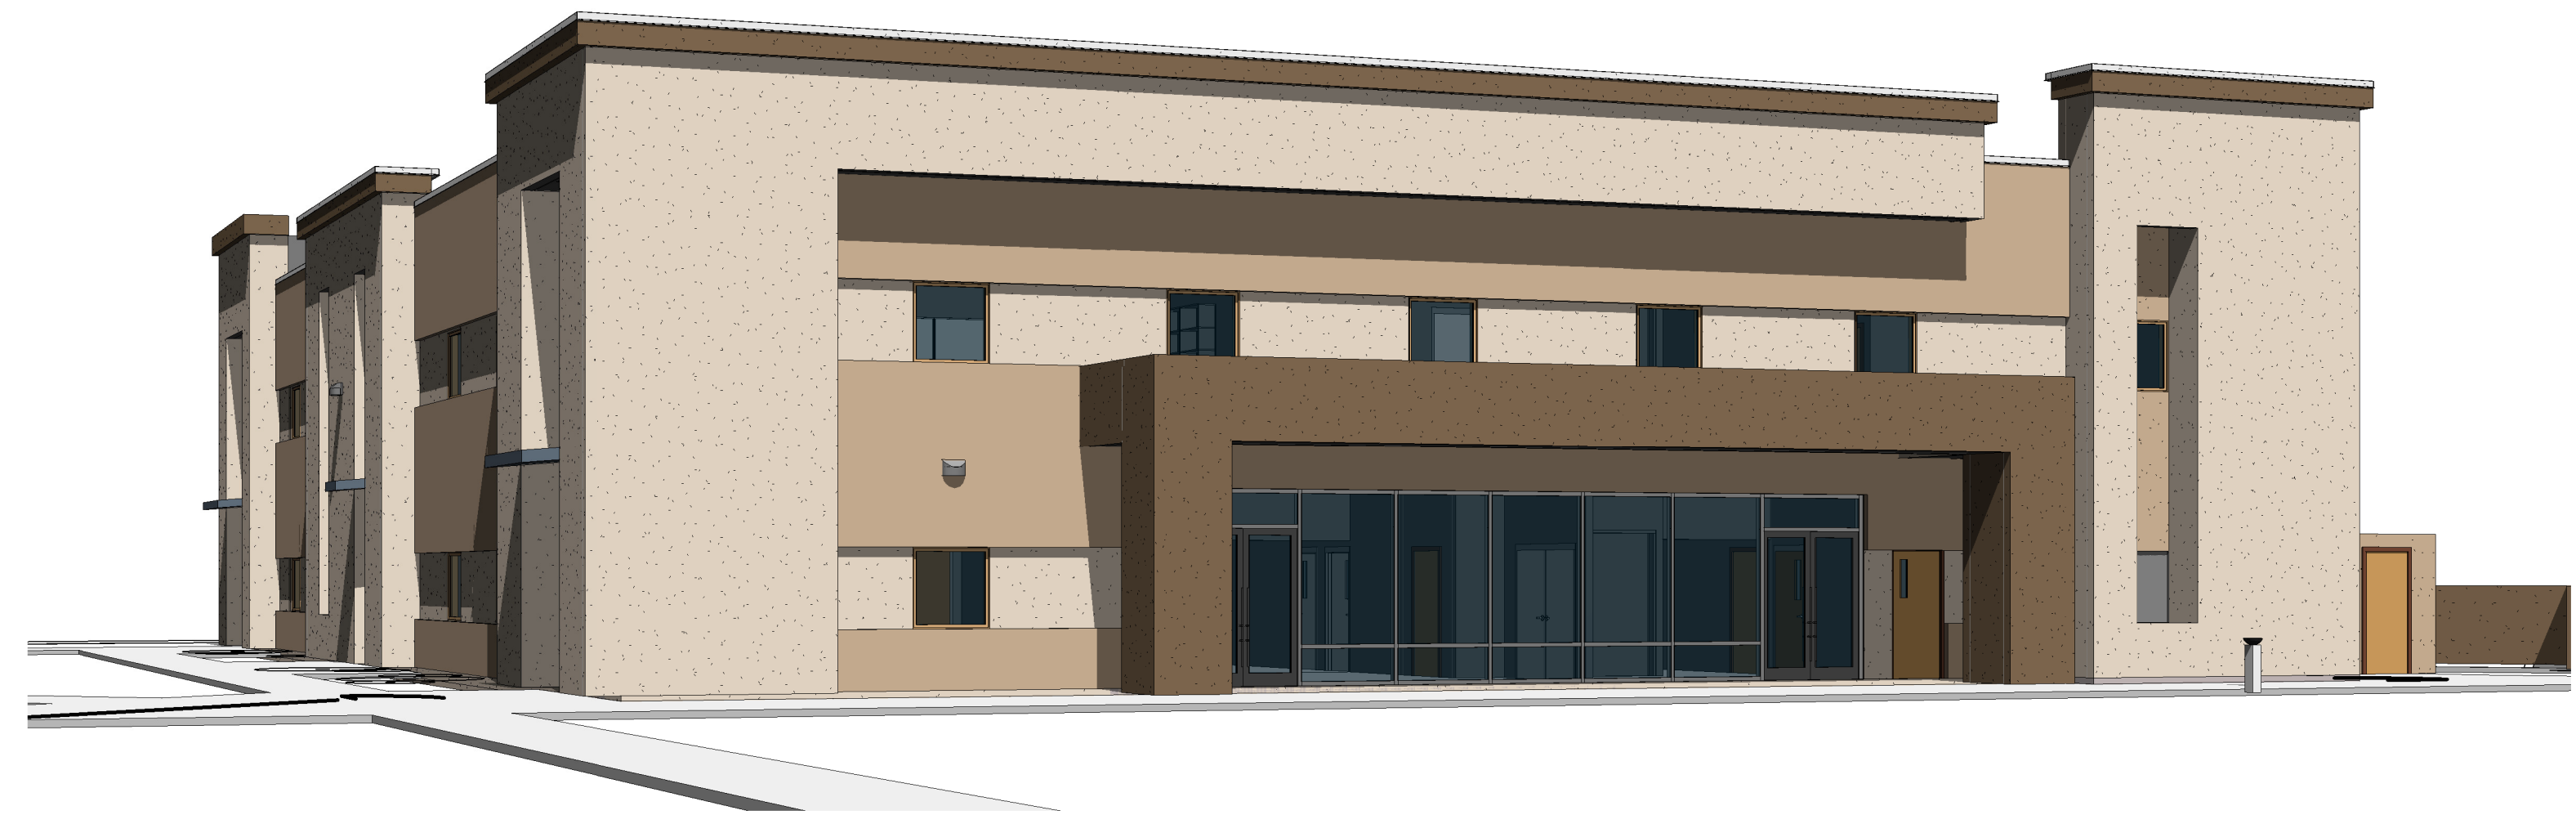

CONSTRUCTION DOCUMENTS

REVISION	DATE	DESCRIPTION	BY

PROJECT NO. T13-877

DATE 02.11.13

SCALE DRAWN BY
VHG / SC

DRAWING TITLE
PERSPECTIVES

DRAWING NUMBER
P1.0

1
P1.0 CLOSE VIEW FROM COURTYARD

2
P1.0 VIEW FROM COURTYARD

4
P1.0 VIEW FROM STREET

3
P1.0 VIEW FROM REAR PARKING

5
P1.0 VIEW FROM DROP OFF