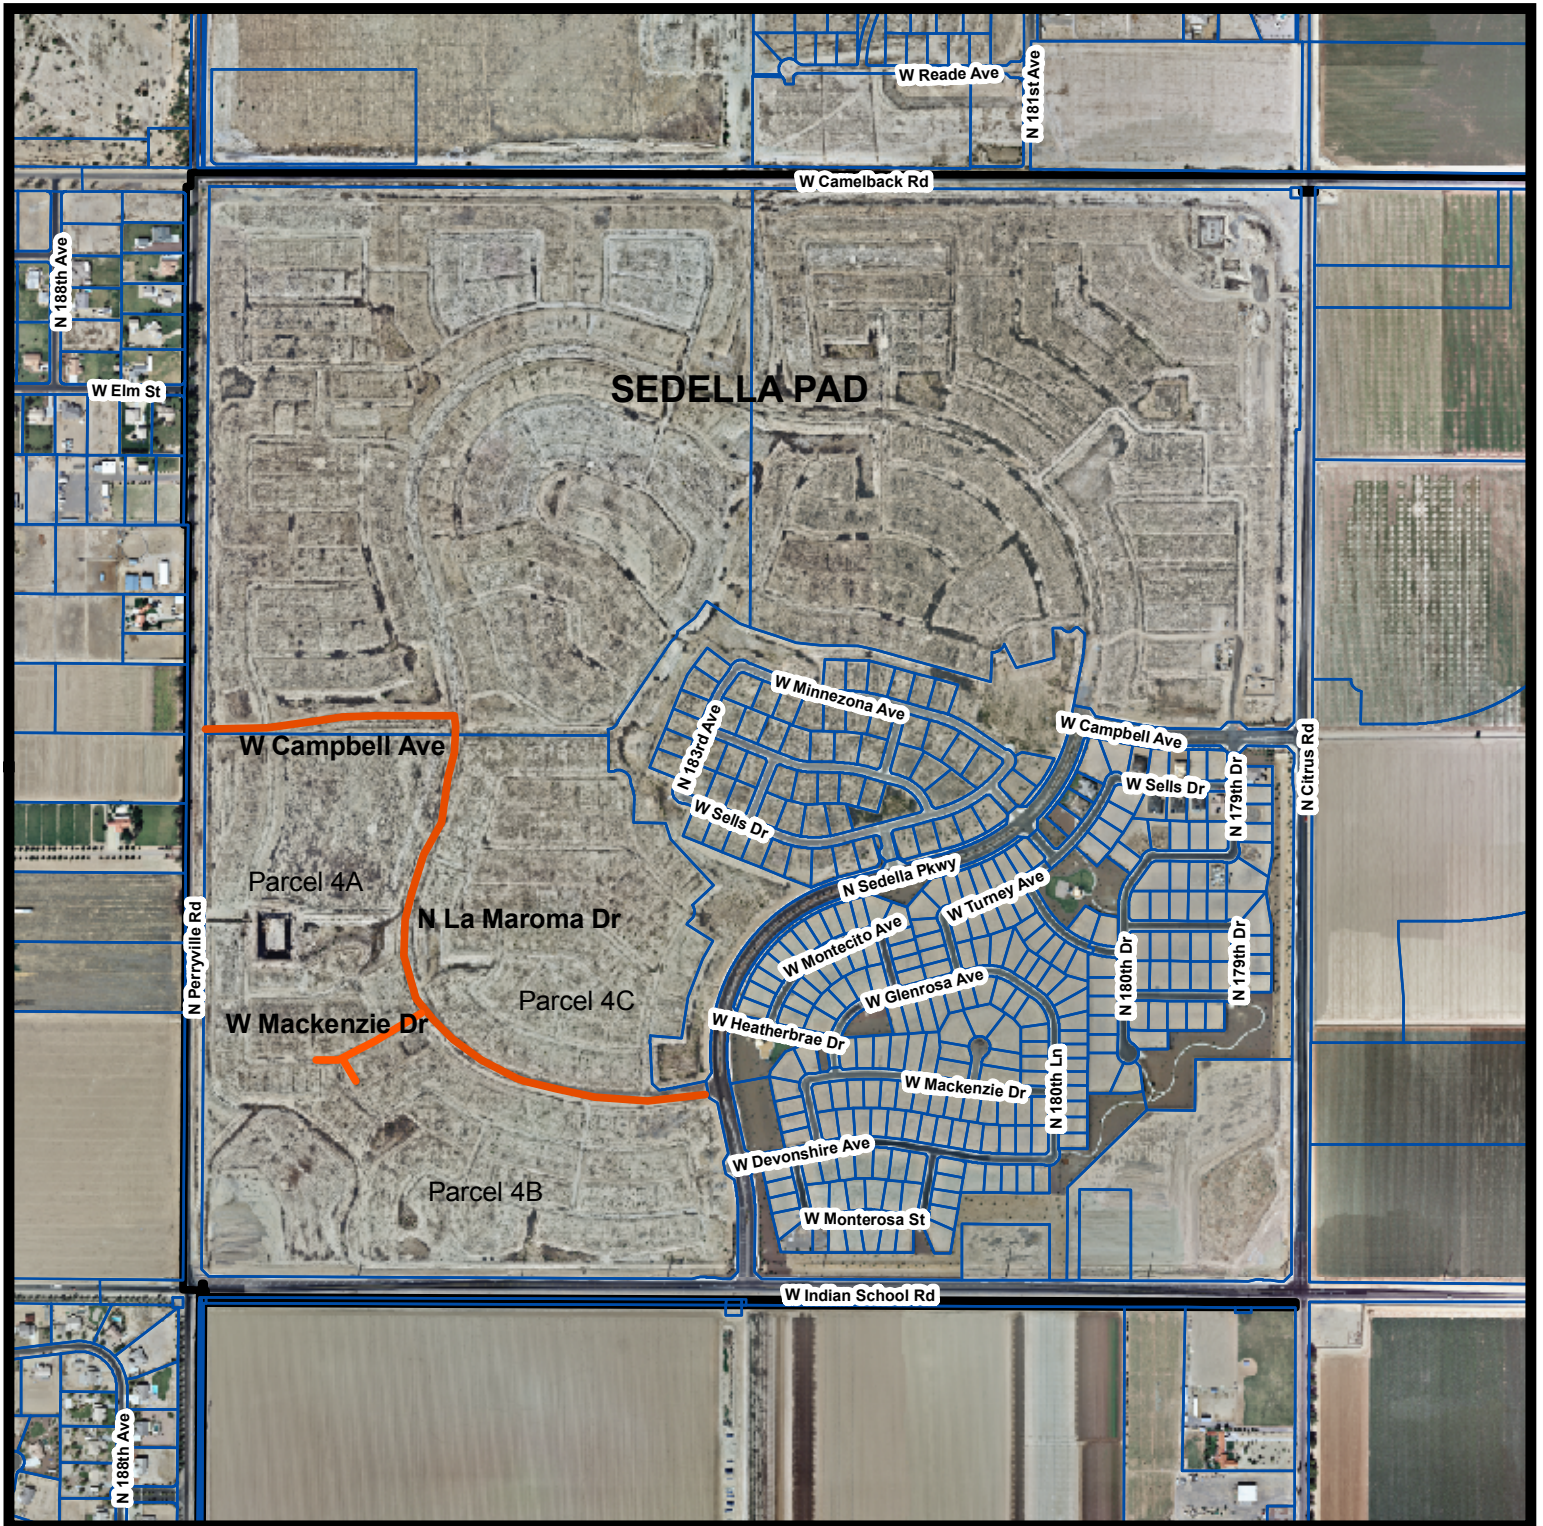

Vicinity Map
Sedella Phase 4 Map of Dedication
COAC No. 13-4966 Case No. 12-550-00002

Drawn By: Steve Careccia
City of Goodyear Development Services Department
Date: 2.5.13